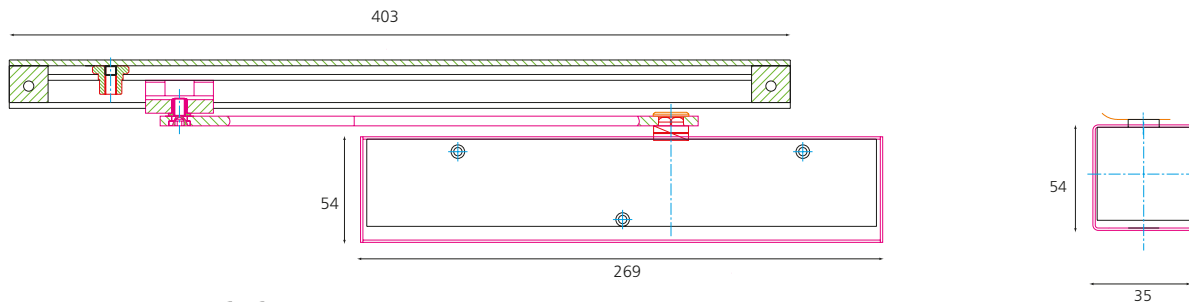

### FEATURES

- Highly aesthetic slimline profile
- Cam action
- Slide arm
- Adjustable power size 2-4
- Adjustable closing speed
- Adjustable latching speed
- Can be installed in figure 1 or 6
- Opening angle up to 120°
- Non-handed
- CE & Certifire
- 10 year guarantee
- British manufactured

Dimensions (measurements in millimetres):

ASSA ABLOY, the global leader in door opening solutions

[www.exidor.co.uk](http://www.exidor.co.uk) | +44 (0)1543 578661 | [sales@exidor.co.uk](mailto:sales@exidor.co.uk)