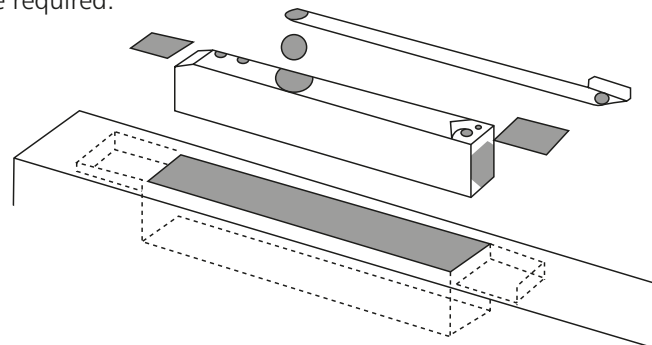

ASSA ABLOY, the global leader
in door opening solutions

www.exidor.co.uk | +44 (0)1543 578661 | sales@exidor.co.uk

Exidor Limited, Progress Drive, Cannock, Staffordshire, WS11 0JE England, UK