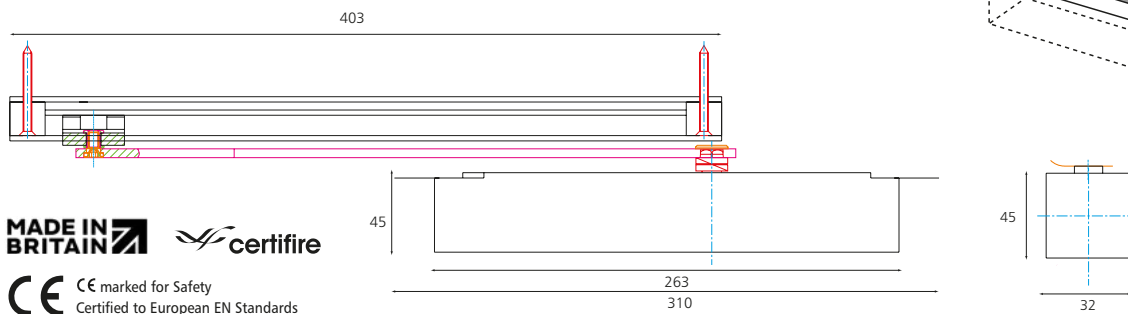

### FEATURES

- High end aesthetics due to its discrete nature
- Cam action
- Adjustable power size 2-4
- Adjustable closing speed
- Adjustable latching speed
- Narrow 32mm profile
- Opening angle up to 120°
- Non-handed
- CE & Certifire
- 10 year guarantee
- British manufactured

**INTP30** 1/2 Hour Intumescent Pack

**INTP60** 1 Hour Intumescent Pack

**SMKS** Smoke Seal

**Dimensions** (measurements in millimetres):

**MADE IN BRITAIN** 

**CE** CE marked for Safety  
Certified to European EN Standards