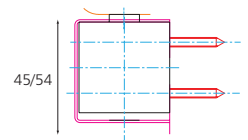

CONCEALED

Slimline

Concealed

Concealed retro fit

32/35  
Concealed/Slimline

		6800	6805	6830	6900	6905	6930
Concealed		✓	✓	✓	✗	✗	✗
Slimline with Cover		✗	✗	✗	✓	✓	✓
Closing Force	EN Size	2-4	2-4	2-4	2-4	2-4	2-4
Door Size (Max)	Width (mm)	1100	1100	1100	1100	1100	1100
	Weight (KG)	80	80	80	80	80	80
Application	Fig 1	✓	✓	✓	✓	✓	✓
	Fig 6	✓	✓	✓	✓	✓	✓
	Fig 66	✓	✓	✓	✓	✓	✓
Mechanism	Rack & Pinion	✗	✗	✗	✗	✗	✗
	Cam Action	✓	✓	✓	✓	✓	✓
Angle of Opening		120°	120°	120°	120°	120°	120°
Non Handed		✓	✓	✓	✓	✓	✓
Power Adjustment	By Spring	✓	✓	✓	✓	✓	✓
	By Template	✗	✗	✗	✗	✗	✗
Adjustable Sweep Speed		✓	✓	✓	✓	✓	✓
Adjustable Latching Speed		✓	✓	✓	✓	✓	✓
Backcheck		✗	✗	✓	✗	✗	✓
Hold Open		✗	✓	✗	✗	✓	✗
CE Marked		✓	✗	✓	✓	✗	✓
Certifire Approved		✓	✗	✓	✓	✗	✓
Guarantee		10 yrs	10 yrs	10 yrs	10 yrs	10 yrs	10 yrs
<b>OPTIONS</b>							
Retro Fit Channel and Arm		✓	✗	✗	✗	✗	✗
Double Action		✓	✓	✓	✗	✗	✗
Cover	Radius	✗	✗	✗	✗	✗	✗
	Square	✗	✗	✗	✓	✓	✓
Finishes		Silver, RAL, PB, SS, PS					

Dimensions (measurements in millimetres):