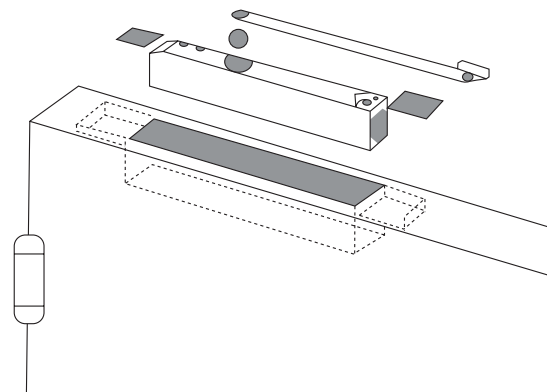

CONCEALED

Slimline

Concealed

Concealed retro fit

32/35  
Concealed/Slimline

		6800	6805	6830	6900	6905	6930
Concealed		✓	✓	✓	✗	✗	✗
Slimline with Cover		✗	✗	✗	✓	✓	✓
Closing Force	EN Size	2-4	2-4	2-4	2-4	2-4	2-4
Door Size (Max)	Width (mm)	1100	1100	1100	1100	1100	1100
	Weight (KG)	80	80	80	80	80	80
Application	Fig 1	✓	✓	✓	✓	✓	✓
	Fig 6	✓	✓	✓	✓	✓	✓
	Fig 66	✓	✓	✓	✓	✓	✓
Mechanism	Rack & Pinion	✗	✗	✗	✗	✗	✗
	Cam Action	✓	✓	✓	✓	✓	✓
Angle of Opening		120°	120°	120°	120°	120°	120°
Non Handed		✓	✓	✓	✓	✓	✓
Power Adjustment	By Spring	✓	✓	✓	✓	✓	✓
	By Template	✗	✗	✗	✗	✗	✗
Adjustable Sweep Speed		✓	✓	✓	✓	✓	✓
Adjustable Latching Speed		✓	✓	✓	✓	✓	✓
Backcheck		✗	✗	✓	✗	✗	✓
Hold Open		✗	✓	✗	✗	✓	✗
CE Marked		✓	✗	✓	✓	✗	✓
Certifire Approved		✓	✗	✓	✓	✗	✓
Guarantee		10 yrs	10 yrs	10 yrs	10 yrs	10 yrs	10 yrs
<b>OPTIONS</b>							
Retro Fit Channel and Arm		✓	✗	✗	✗	✗	✗
Double Action		✓	✓	✓	✗	✗	✗
Cover	Radius	✗	✗	✗	✗	✗	✗
	Square	✗	✗	✗	✓	✓	✓
Finishes		Silver, RAL, PB, SS, PS					

Dimensions (measurements in millimetres):